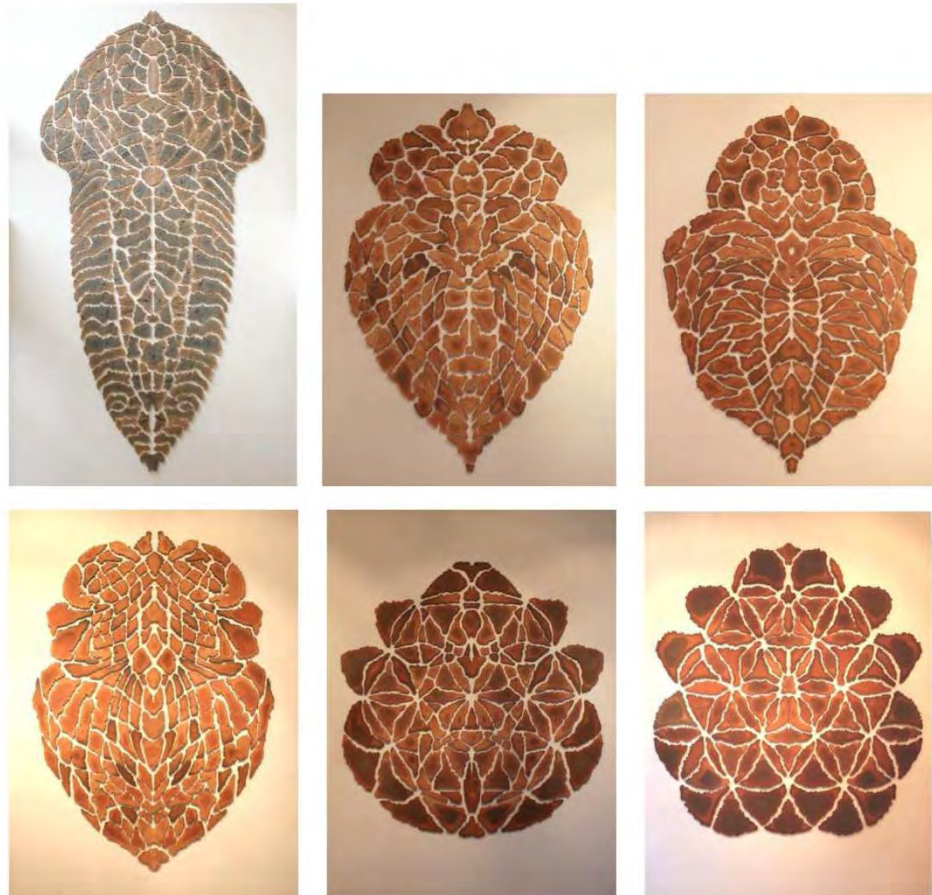

White Cube

Sculpture in the City 2015 – 17 Feb 2015

Title	Red Atlas
Artist	Ekkehard Altenburger
Date	2012
Material	red and black granite with rubber joints
Dimensions	diameter: 150 cm height: 270 cm
Weight	225 kg

William Benington

Sculpture in the City 2015 – 17 Feb 2015

Title | Ceramic wall sculpture

Artist | Peter Randall-Page

Date | 2009, 2013

Material | Ceramic

Dimensions | 150 cm to 350 cm high

Weight | TBC