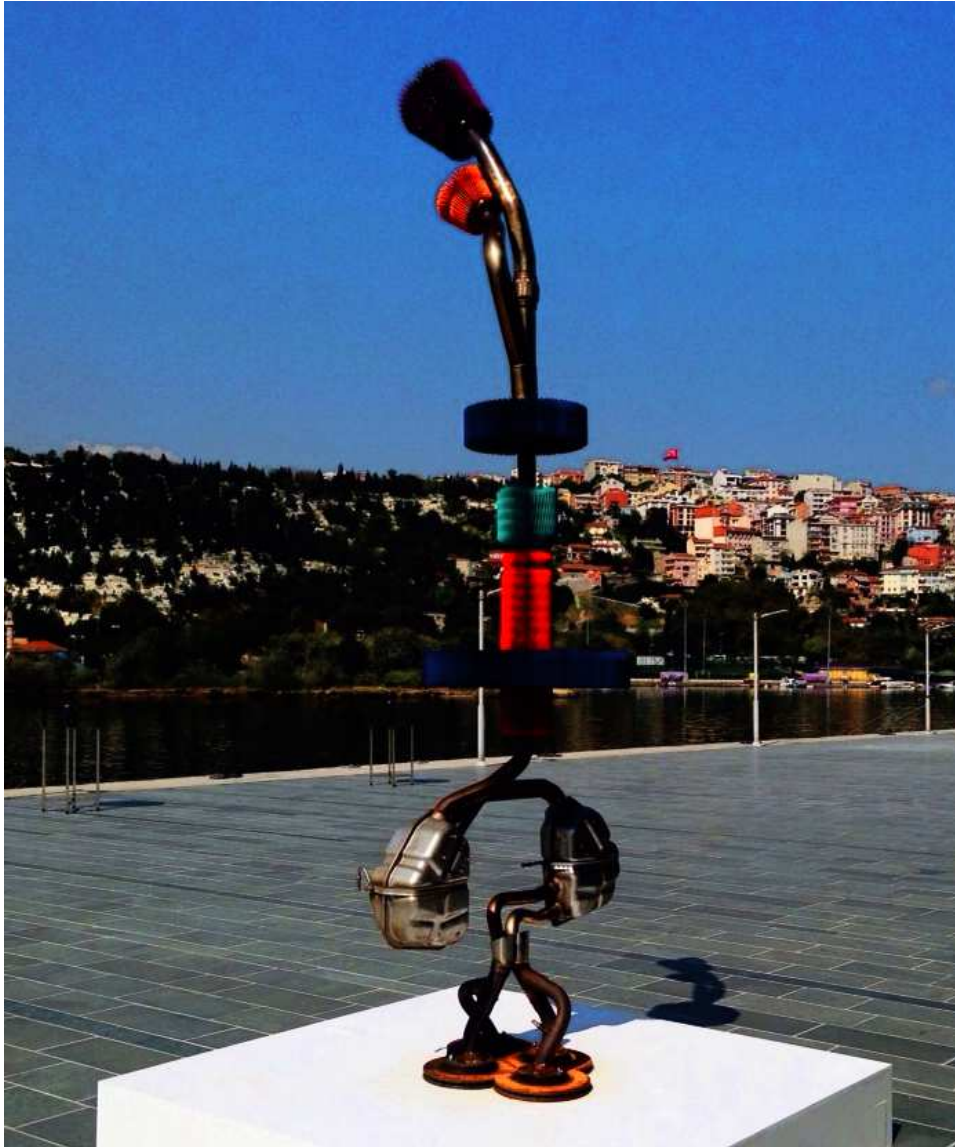

Title	| TBC
Artist	| Keita Miyazaki
Date	| 2014
Material	| Car parts, plastic sheet, epoxy resin, urethane, stainless steel, speaker system
Dimensions	| H x W x D: 330 x 115 x 70 cm
Weight	| 85kg

Sculpture in the City 2015 – 17 Feb 2015