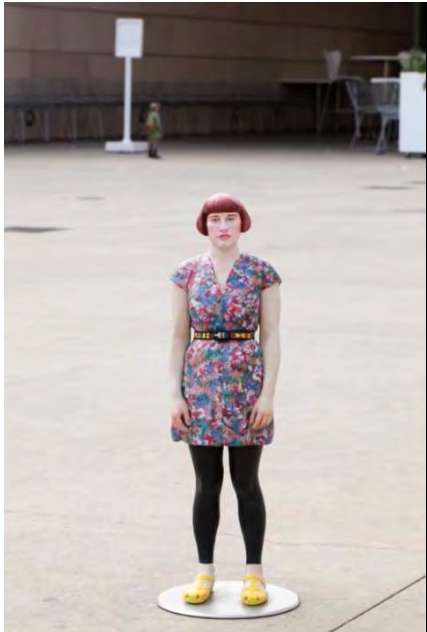

Title | Carson, Zezi, Emma, Takeshi, Nia,
Artist | Tomoaki Suzuki
Date | 2012-2013
Material | Bronze, painted
Dimensions | 56 x 17.5 x 10 cm, 56.5 x 25 x 11 cm, 51 x 15 x 10 cm, 51 x 17 x 13.5 cm, 54 x 15.5 x 9 cm,
Weight | 200kg in total / 40kg each