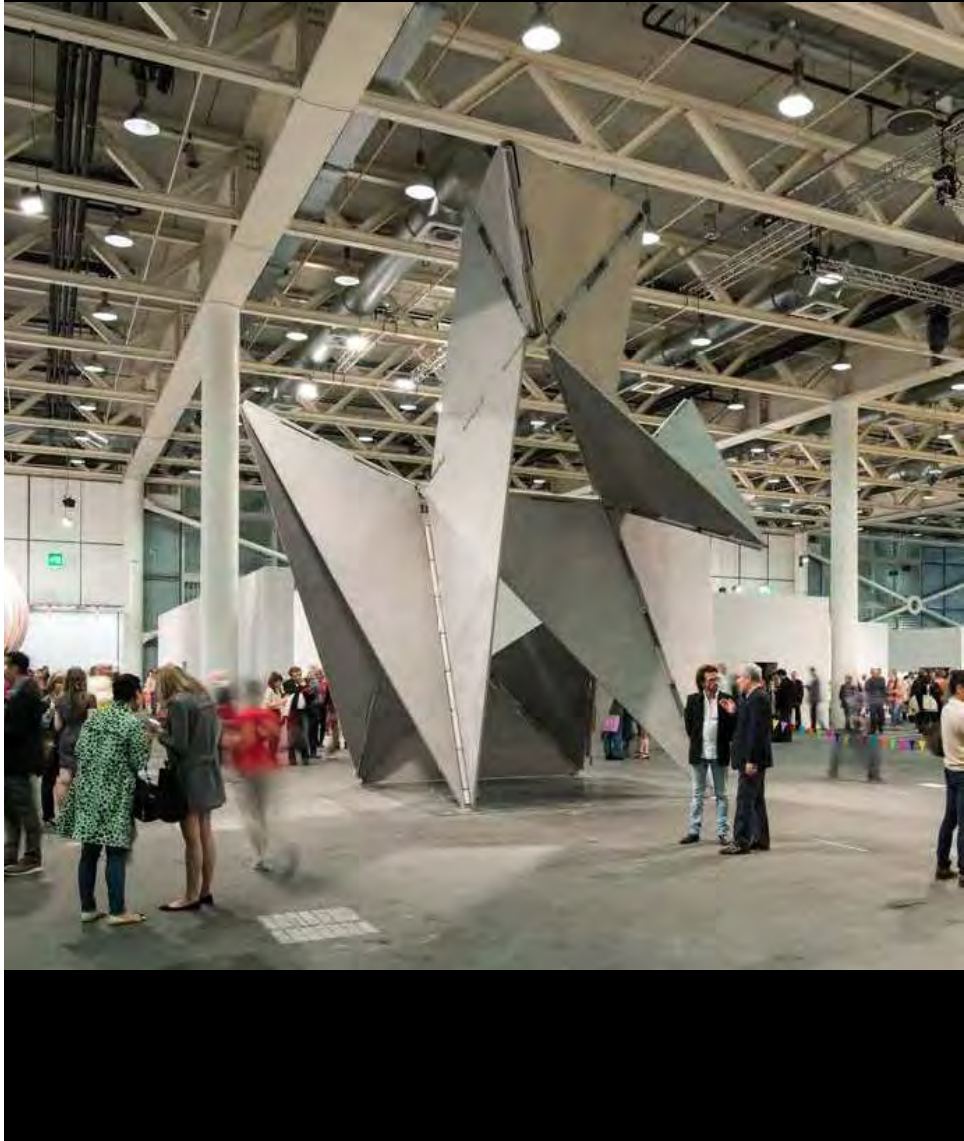

Rosenfeld Porcini

Alison Jacques Gallery

Title | Fantastic Architecture

Artist | Lygia Clark

Date | 1963/2013

Material | Stainless Steel

Dimensions | 520 x 780 x 710 cms
(Perry Green config)

Weight | 15 T